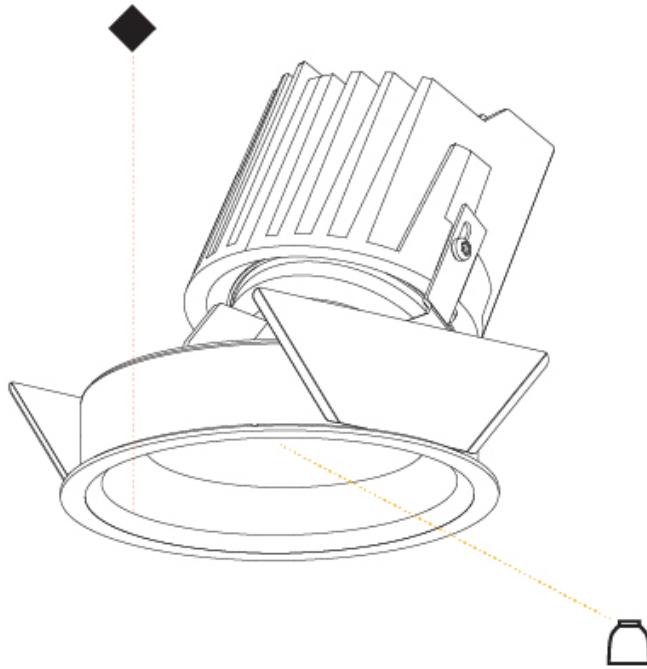

BIONIQ ROUND WALLWASH RECESSED

A35548-

PROJECT	_____
TYPE	_____
SPECIFIER	_____
QUANTITY	_____
DATE	_____

A