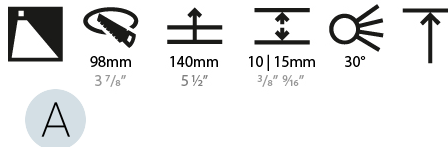

GENERAL

Series: Bioniq
Subseries: Bioniq Round Wallwash
Brand: Prolicht
Division: Architectural
Mounting Type: Recessed
Mounting Location: Ceiling
Subcategory: Downlight

PHYSICAL

Shape: Round
Diameter (mm): 107
Diameter (in): 4 3/16
Height (mm): 118
Height (in): 4 5/8
Ceiling Thickness (mm): 10 / 12.5 / 15
Ceiling Thickness (in): 3/8 or 1/2 or 9/16
Min. Recessing Depth (mm): 140
Min. Recessing Depth (in): 5 1/2
Light Distribution: Adjustable / Asymmetric
Weight (kg): 0.456
Weight (lbs): 1
Fixture Finish: SSR / BKV / CWI / CRY / HAB / LAG / UFT / ITA / RUA / RUR / MIC / FTG / MYG / TWT / LOD / PUS / FRO / FUP / KIA / POP / BLS / SPG / MEY / GOH / GUM / CHC / COM / ABZ / JAG / OBR / MOS / ROR
Fixture Material: Aluminum Die Cast
Cut-out Measurements: 98mm / 3 7/8"

ELECTRICAL

Lamp Type: LED (Zhaga Standard)
Total Output Wattage (W): 15
Dimming: Dali Dimming
Driver Included: No
Driver Location: Recessed Housing
Driver Type: Constant Current - 120Vac
Housing: See components
Input Voltage (V): 120
Constant Current (MA): 350

LED

Number of LEDs: 1
Color Temperature (°K): Warm Dim
Max. Delivered Lumen (lm): 850
Nominal Lumen (lm): 1140
CRI: >90 CRI
Lamp Life (hrs): 50000

OPTICAL

Reflector: 20 / 40 / 60
Adjustability: Fixed

RATINGS AND CERTIFICATIONS

Certified By: Certified for North American Standards
IP rating: IP20